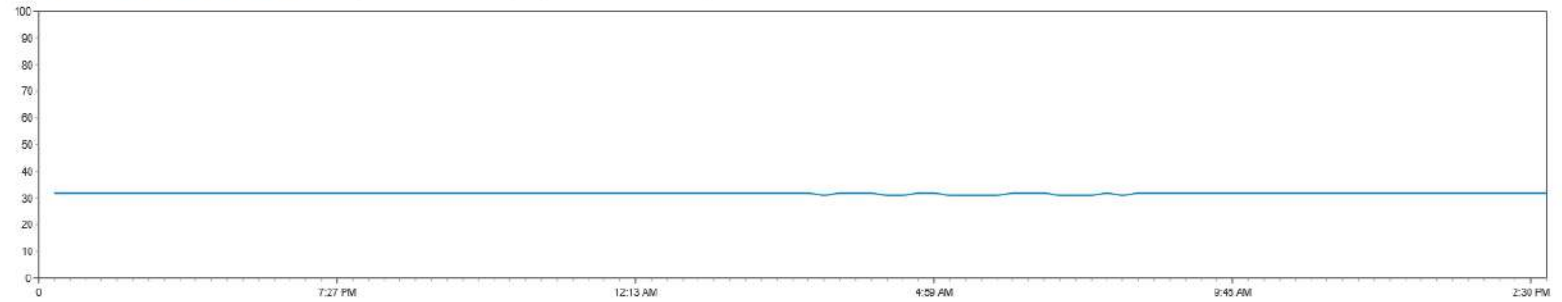

Number of Stacks: 2

CPU Utilization

Zoom: 6H | 1d | 1w | 2w | 4w | 3m | 6m | 1y | From: 2/21/2019, 2:54 PM To: 2/22/2019, 2:54 PM

2
Friday, February 22, 2019 at 2:54:20 PM PM

Memory Utilization

Zoom: 6H | 1d | 1w | 2w | 4w | 3m | 6m | 1y | From: 2/21/2019, 2:54 PM To: 2/22/2019, 2:54 PM